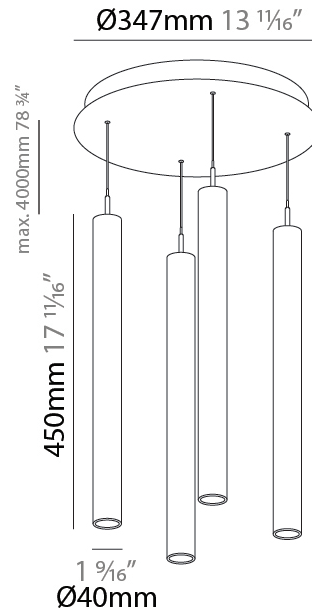

GENERAL

Series: G-Mini Round
Subseries: G-Mini Round Hangover
Partner: Prolicht
Division: Architectural
Installation: Suspension
Product Type: Clusters
Mounting Location: Ceiling
Light Distribution: Direct

PHYSICAL

Shape: Cylinder
Diameter (mm): 347
Diameter (in): 13 11/16
Height (mm): 450
Height (in): 17 11/16
Fixture Finish: SSR / BKV / CWI / CRY / HAB / UFT / ITA / RUA / FTG / MYG / LOD / PUS / FRO / FUP / KIA / POP / BLS / SPG / MEY / GOH / CHC / COM / ABZ / JAG / OBR / MOS / ROR
Accent Finish: NOF / COP / MIR / SSS
Fixture Material: Extruded Aluminum / Steel
Cable Details: 2000mm/78 3/4" / 4000mm/157 1/2" - Cable, Black, Green, Orange, Red, White

ELECTRICAL

Lamp Type: LED (Zhaga Standard)
Input Wattage (W): 39
Total Output Wattage (W): 35.4
Dimming: Non-Dimmable
Driver Included: Yes
Driver Location: Integrated
Driver Type: Constant Current - Universal
Driver Class: Class 2
Input Voltage (V): 120 - 277

LED

Color Temperature (°K): 2700 / 3000 / 3500 / 4000
Max. Delivered Lumen (lm): 2776 / 2904 / 3012 / 3080
Nominal Lumen (lm): 1840 / 1949 / 2057 / 2112
CRI: >90 CRI
Lamp Life (hrs): 50000

OPTICAL

Beam Angle: 40 / 52

RATINGS AND CERTIFICATIONS

Certified By: Certified for North American Standards
IP rating: IP20